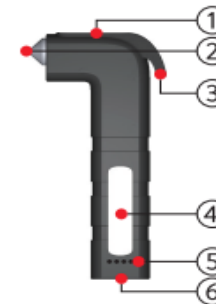

<Display>

<iCon>

GROUP	PART NO	PART NAME
ELECTRICAL	09AP04130F	AIR PURIFIER ASSY-CONSOLE TYPE

AIR MAT

PART NO	PART NAME
09AP04150A	AIR MAT ASSY

- *Mounting after folding 2nd row*
- *Material: PVC/Flocking*
- *Air pump cigar jack: DC 12V*
- *Dimension: L 1,850 mm x W 1,340 mm x H 120 mm*
- *Color: Gray*
- *Components: Main, Air cushion, Air pump, Nozzle gender, Repair kit, Bag*

MESH MAT

- 3D Mesh mat
- Mounting on 1st & 2nd row
- Material: Polyester & nylon
- Easy cleaning
- Strong durability with polyester & nylon

PART NO	PART NAME
09AP041M0A	SERVICE MAT ASSY-MESH

EMERGENCY ESCAPE KIT

PART NO	PART NAME
09AP04140A	EMERGENCY ESCAPE KIT

- *Components: Main, USB cable, User manual*
- *Color: Black*
- *Battery capacity: Li-ion 3.7V 2200mAh*
- *Battery charging: DC 5V/1A(USB-C Type)*
- *Dimension: L 181 mm x W 91.3 mm x H 27 mm*