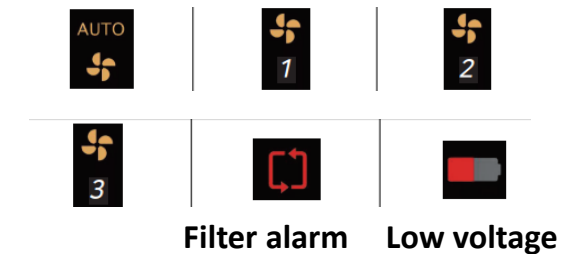

<iCon>

GROUP	PART NO	PART NAME
ELECTRICAL	09AP04130F	AIR PURIFIER ASSY-CONSOLE TYPE