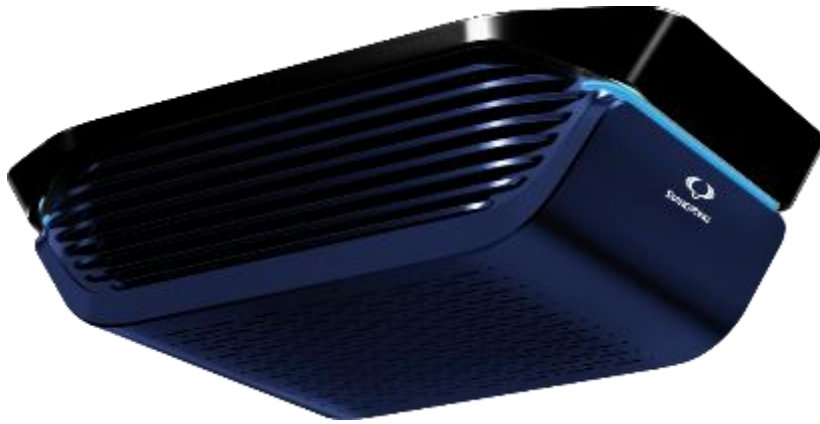

AIR PURIFIER

09APA3AHP0 AIR PURIFIER-HEADLING

09AP03AHF0 FILTER-AIR PURIFIER-HEADLING

- *Applicable to all models*
- *Indoor air purification and odor deodorization*
- *5-layer H13 HEPA filter applied*
- *Indoor air purification for 10 minutes*
- *Low noise (30-45dB)*
- *In-vehicle air quality LED can be checked (4 levels)*