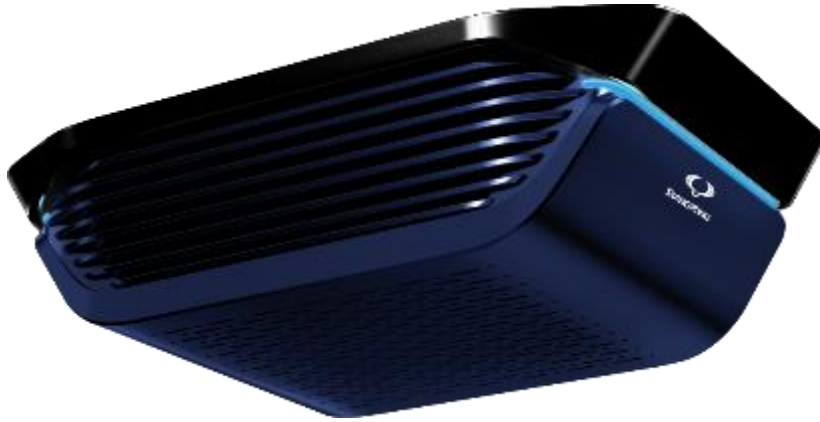

AIR PURIFIER

09APA3AHP0 AIR PURIFIER-HEADLING

09AP03AHF0 FILTER-AIR PURIFIER-HEADLING

- *Applicable to all models*
- *Indoor air purification and odor deodorization*
- *5-layer H13 HEPA filter applied*
- *Indoor air purification for 10 minutes*
- *Low noise (30-45dB)*
- *In-vehicle air quality LED can be checked (4 levels)*