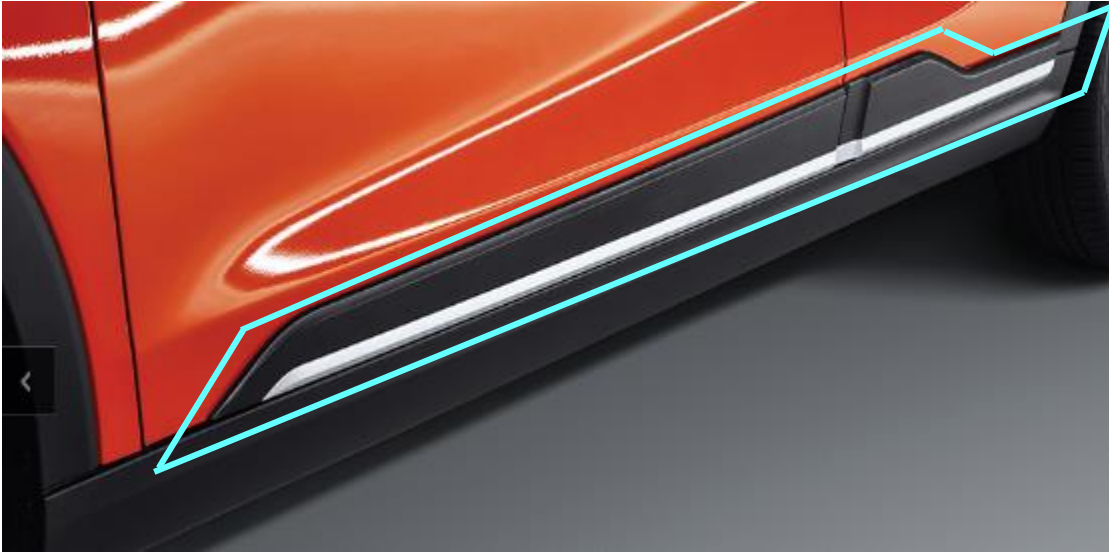

FRONT POINT GARNISH

09APA37010 FRONT POINT GARNISH-SET

- *NVH reduction effect*

Before

**NVH: Noise, Vibration, Harshness*

DOOR GARNISH

09AP035250
GARNISH ASSY-DOOR (SET)

09APA35100
GARNISH ASSY-SIDE SILL (SET)