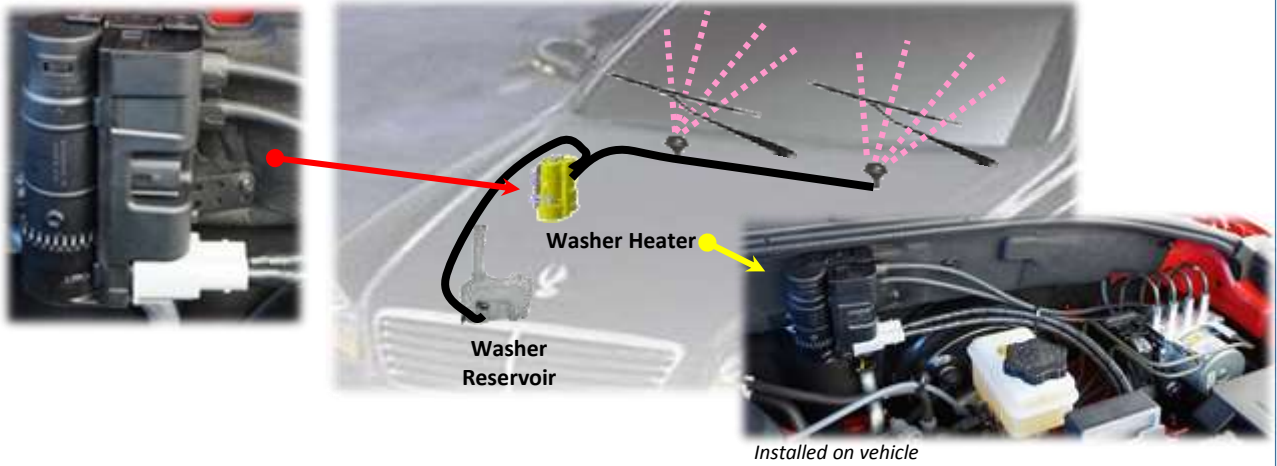

09AP032W21 HEATER ASSY-WASHER FLUID

(images here are just for your reference only)

- Installation : 15~20 minutes
- Any general washer fluid from local market can be used
- Within about 30 seconds from engine start, heated washer fluid can be injected
  (Duration of re-heating after injection: 30 seconds)
- Can remove any iced snow, frost and dust